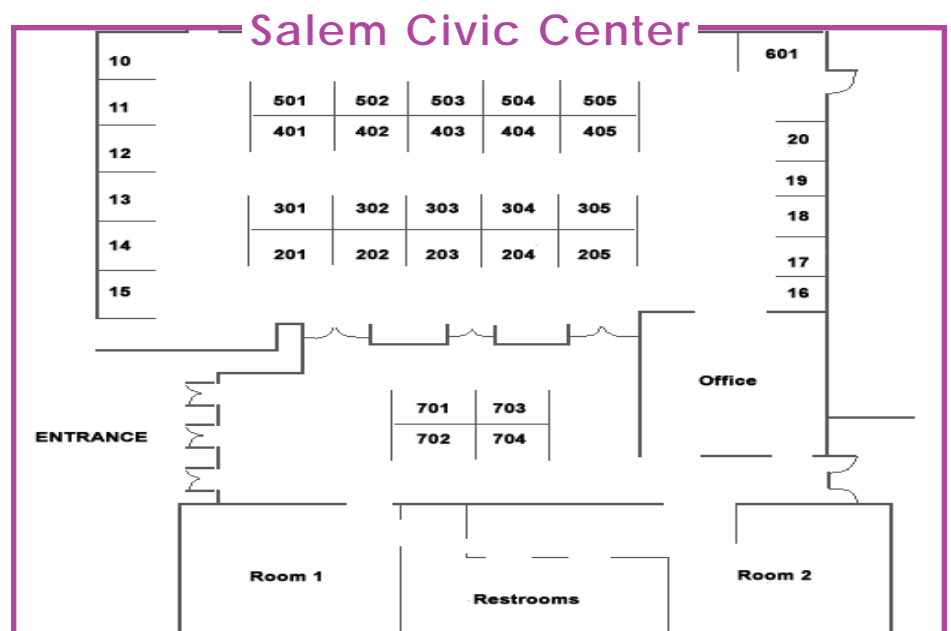

MIND/BODY/SPIRIT

1. **404 Avillion Aura Photography**
   Front Royal, VA
   Personal Interpretation &
   Brief Reading

1. **504- Azurae Windwalker**
   505 Thaxton, VA
   Shamanic Art & Soul Portraits
2. **15 Darragh Hodges**
   Acworth, GA
   Wisdom through Visionary Art
3. **401 ECKANKAR**
   Great Falls, VA ~ Religion of the
   Light & Sound of God
4. **704 EJA Magical Journeys**
   Chester, MA
   Channeling, "TRUTHS,"
   Meditations, Crystals, Travel
5. **204- Lifestream Center**
   205 SPONSOR!
   Roanoke, VA ~ Reflexology,
   DNA Activations, Quantum
   Bio-feedback, Amethyst Bio-Mat
6. **703 Monroe Products**
   Lovingsston, VA
   HemiSync® Products
7. **702 Myst of the Oracle**
   Piney Creek, NC
   Mediumship Readings &
   Gnome Books
8. **302 Natural Awakenings**
   Floyd, VA
   Health & Wellbeing Magazine

1. **18- New River Valley**
   19 Metaphysical Chapel
   Boones Mill, VA
2. **303 Weston A. Price Foundation**
   Washington, DC~Wise Traditions
   in Food, Farming, Healing Arts

READERS

1. **20 Inner Mysteries Profiled**
   Roanoke, VA ~ Personal
   Metaphysical Guidance
2. **11 Beyond Duality**
   Lenoir, NC
   Stress and Pain Relief
3. **12 Auracle of Asheville**
   Asheville, NC
   Aura Readings
4. **201 Readings by Jan Petrie**
   Angier, NC
   Psychic Readings, Crystals, Art
5. **16 Readings with Chastaneyka**
   Bedford, VA
   Whole Life Facilitator
6. **402- Roanoke Metaphysical**
   403 Chapel ~ SPONSOR!
   Mediums/Clairvoyant Readings
7. **10 Sage**
   Boone, NC ~ Intuitive Reader,
   Teacher, Speaker